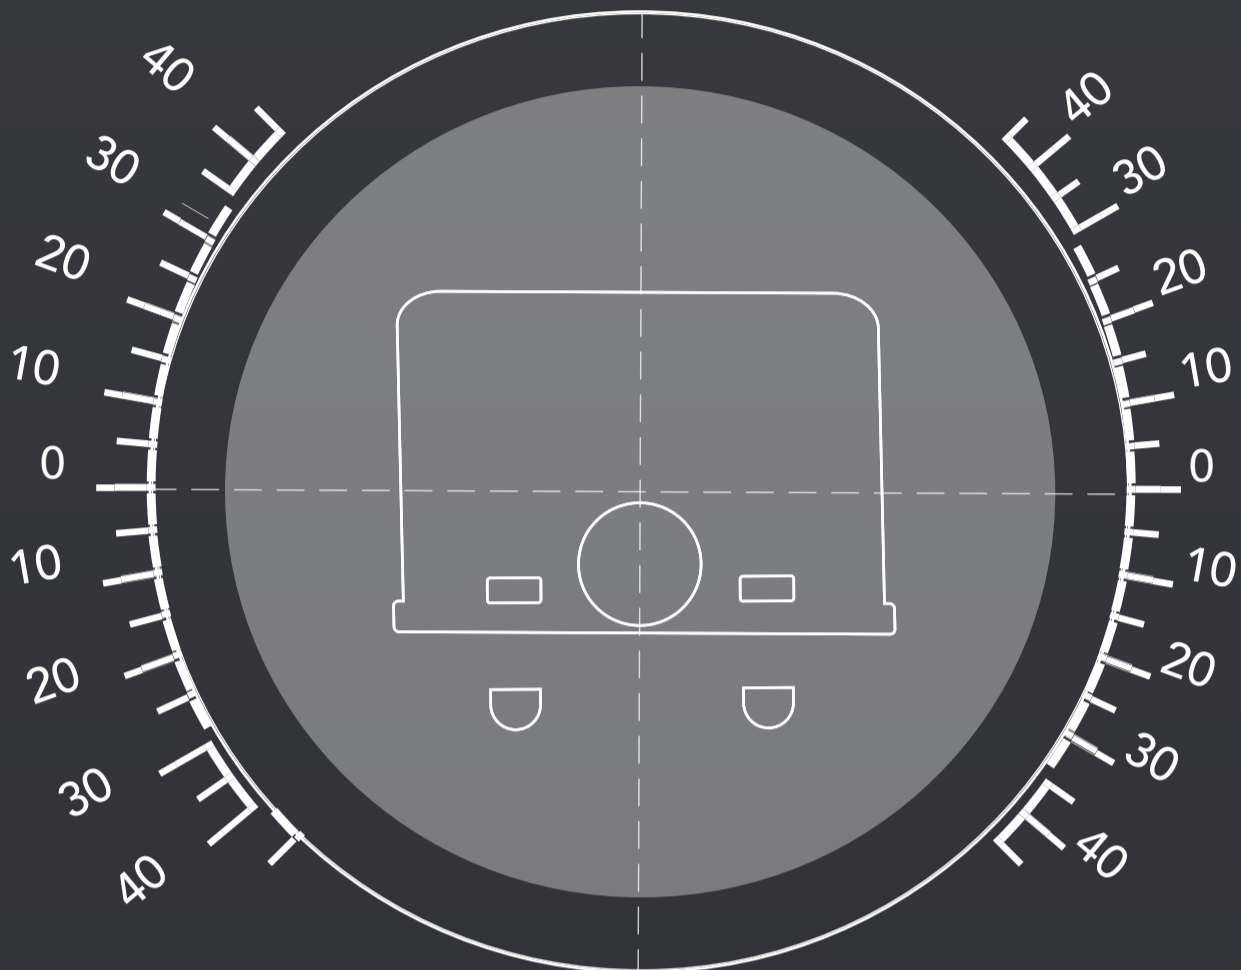

Pump 1

Off ●

Home

Load

Sensor

1x

10x

2.00°